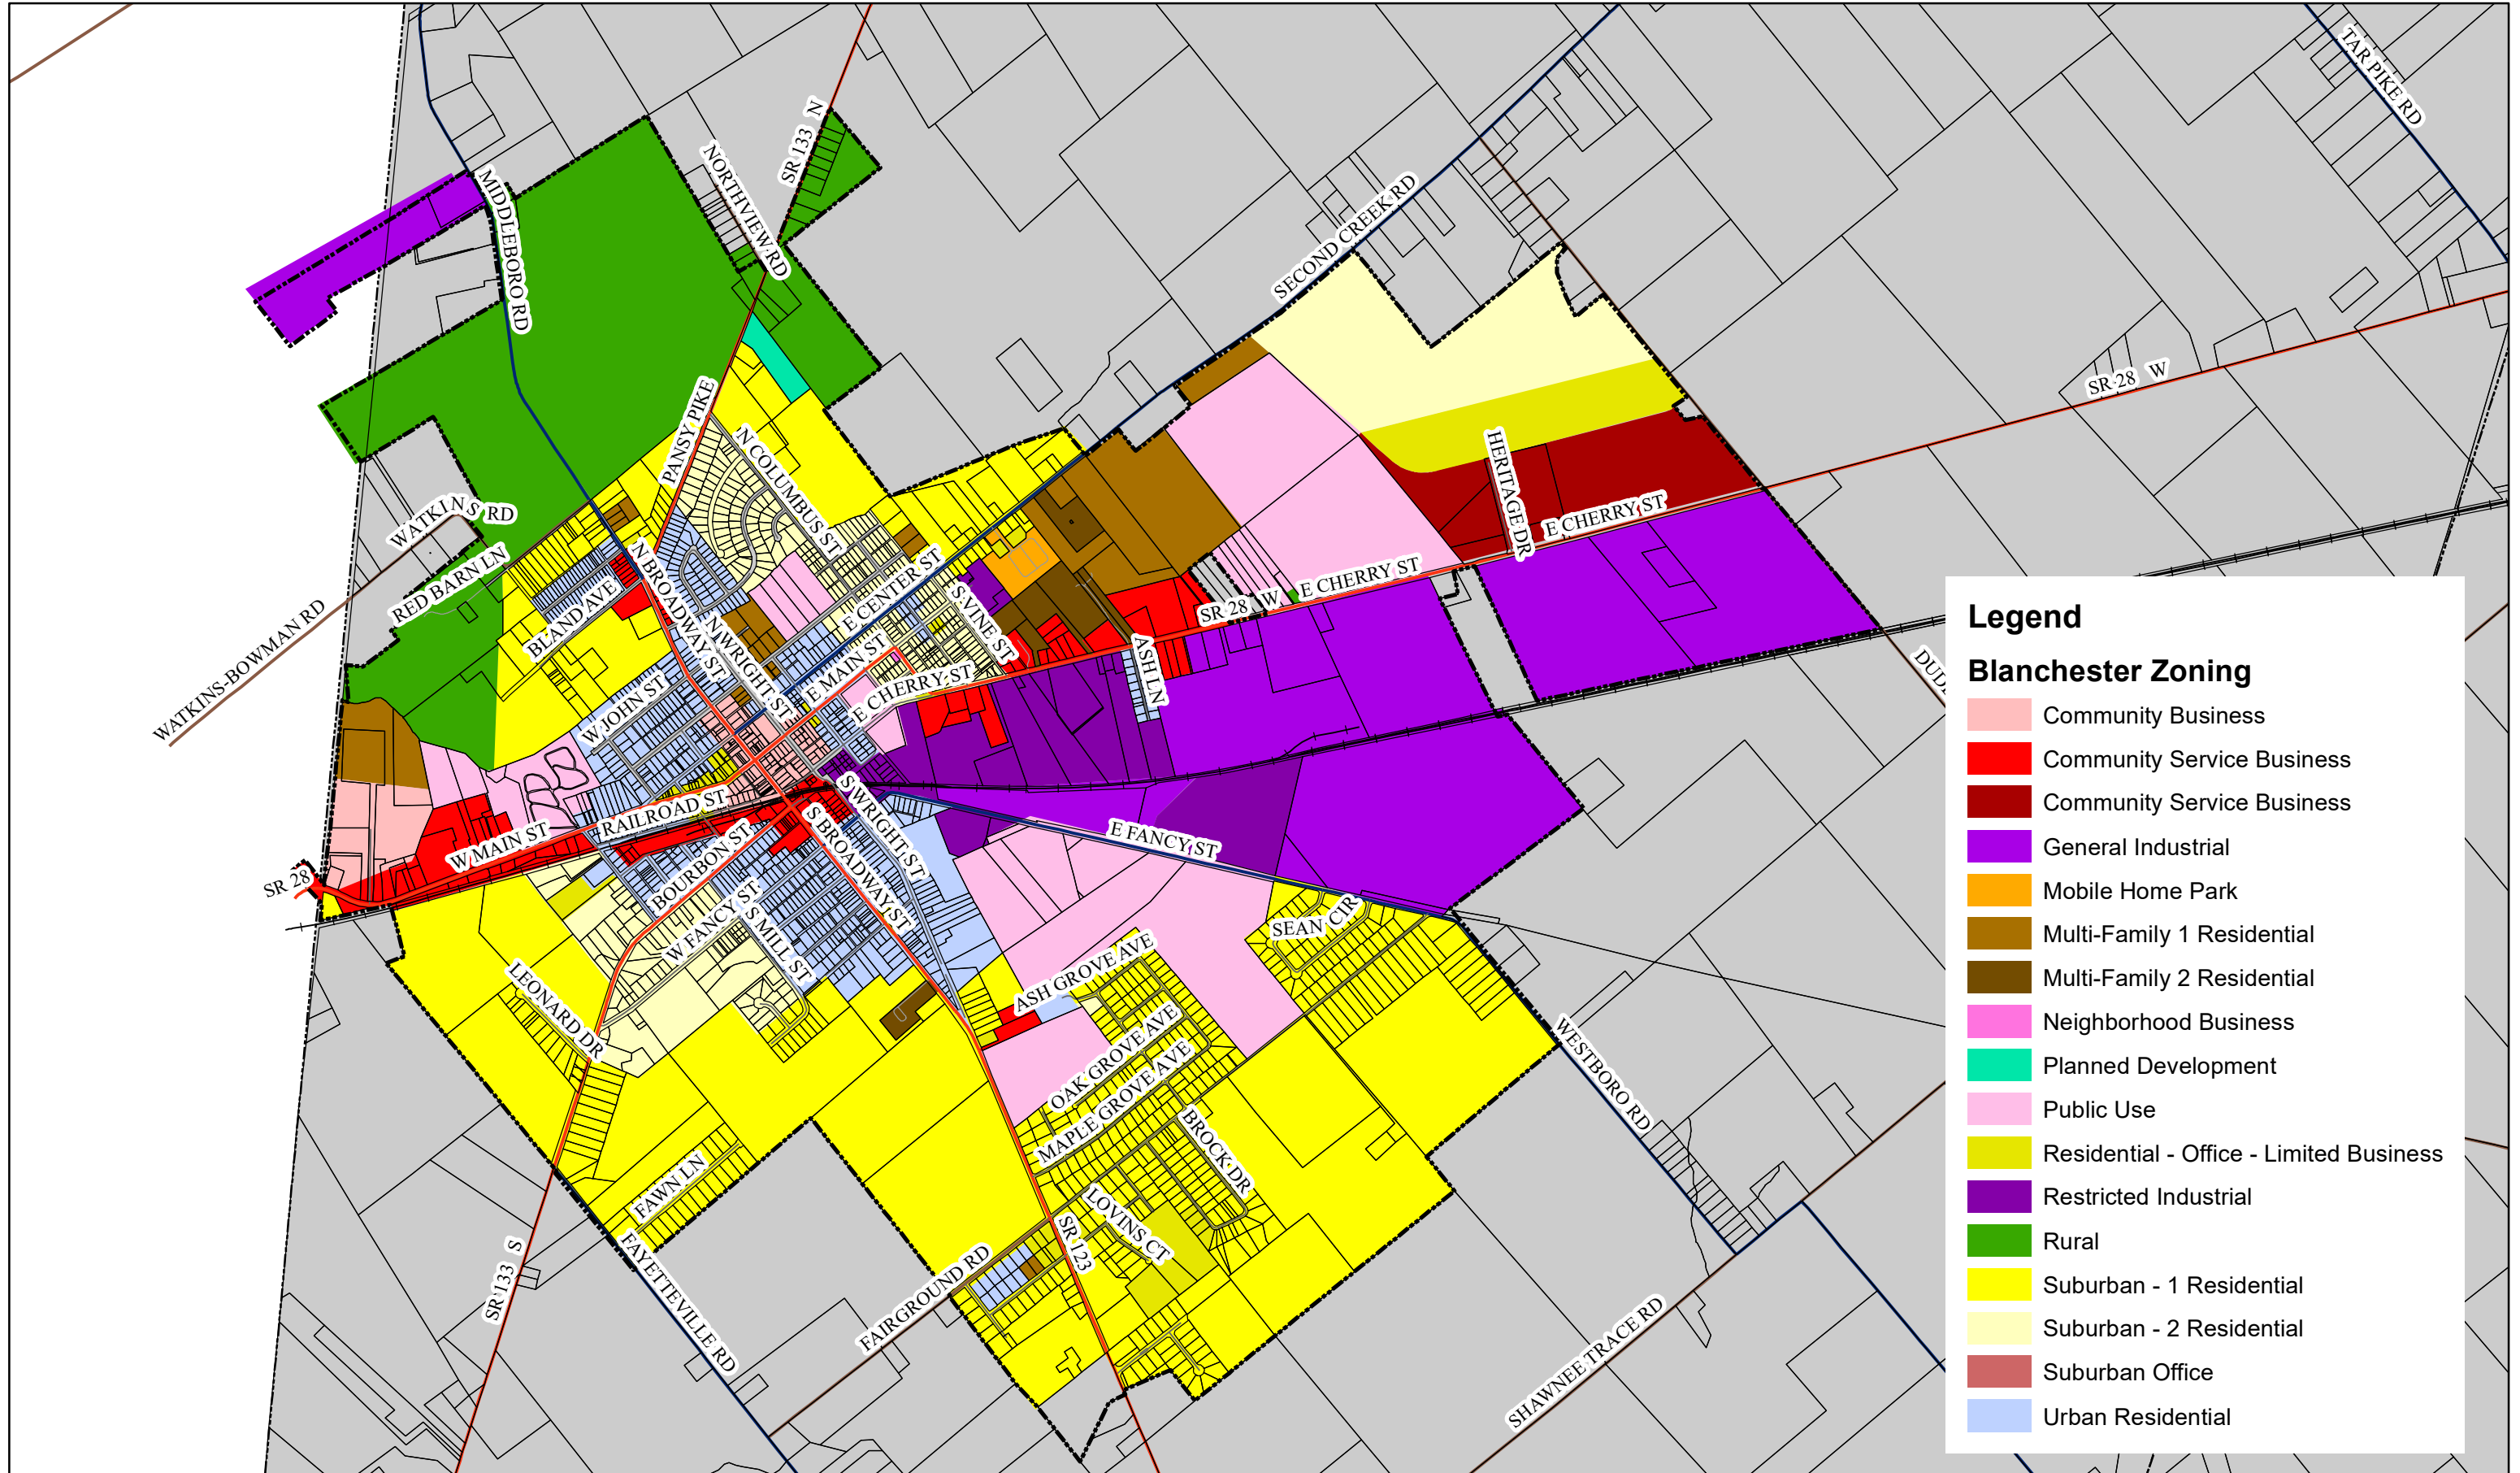

# Blanchester Zoning Map

**Legend**

**Blanchester Zoning**

- Community Business
- Community Service Business
- Community Service Business
- General Industrial
- Mobile Home Park
- Multi-Family 1 Residential
- Multi-Family 2 Residential
- Neighborhood Business
- Planned Development
- Public Use
- Residential - Office - Limited Business
- Restricted Industrial
- Rural
- Suburban - 1 Residential
- Suburban - 2 Residential
- Suburban Office
- Urban Residential